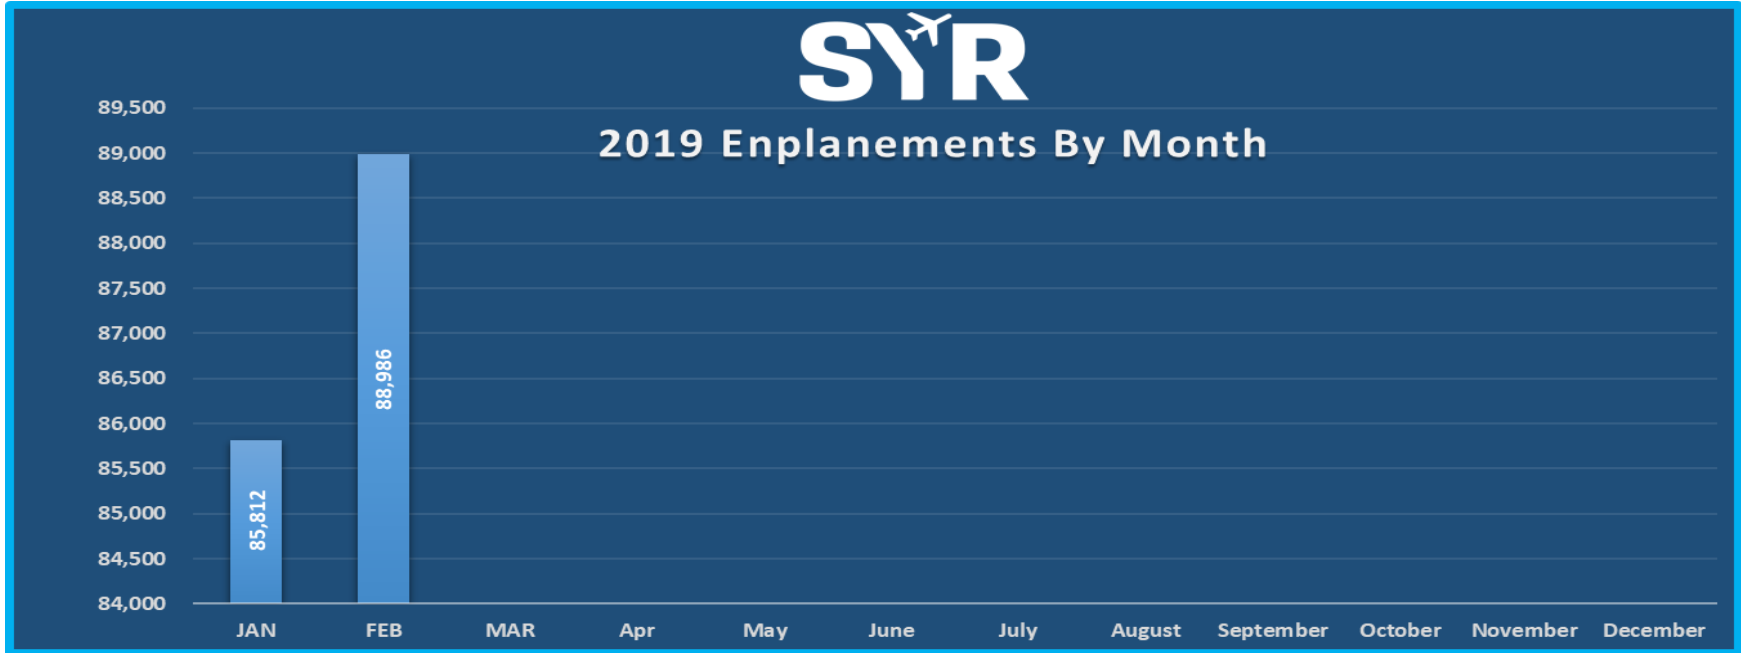

Syracuse Hancock International Airport Passenger Traffic Statistics (February 2019)

Total Enplanements 2009 - 2019 (January - February ONLY Comparison)

Total Passenger Traffic (Enplanements & Deplanements) (January - February ONLY Comparison)