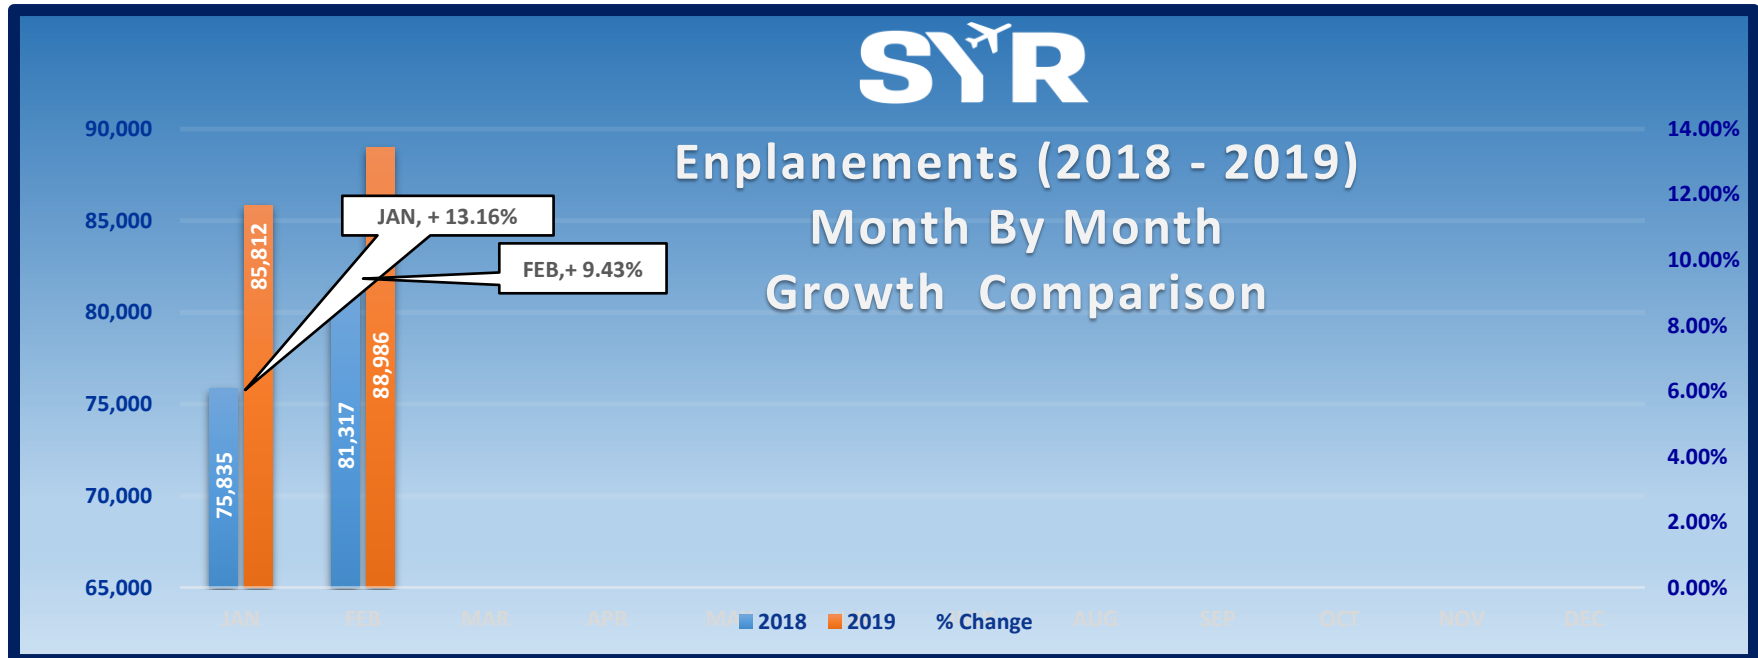

Syracuse Hancock International Airport Passenger Traffic Statistics (February 2019)

Total Enplanements 2009 - 2019 (January - February ONLY Comparison)

Total Passenger Traffic (Enplanements & Deplanements) (January - February ONLY Comparison)