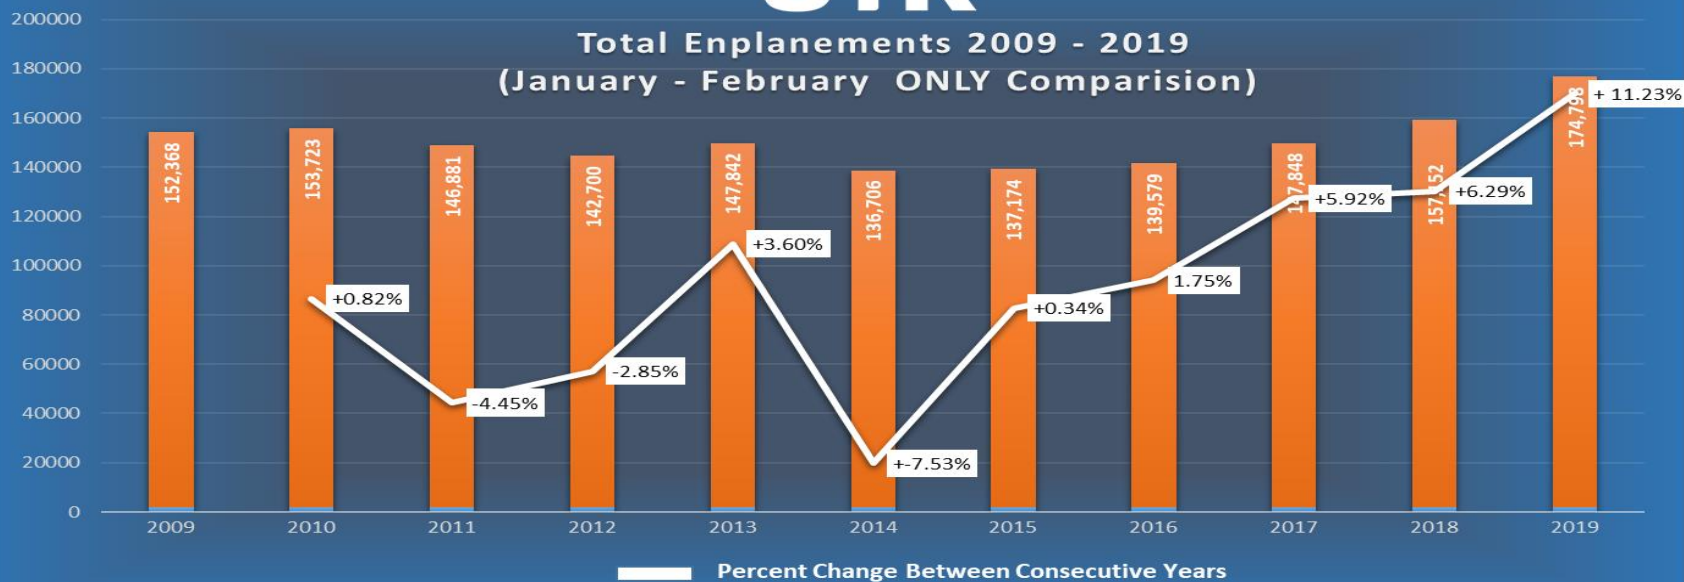

Syracuse Hancock International Airport Passenger Traffic Statistics (February 2019)

Total Enplanements 2009 - 2019 (January - February ONLY Comparison)

Total Passenger Traffic (Enplanements & Deplanements) (January - February ONLY Comparison)