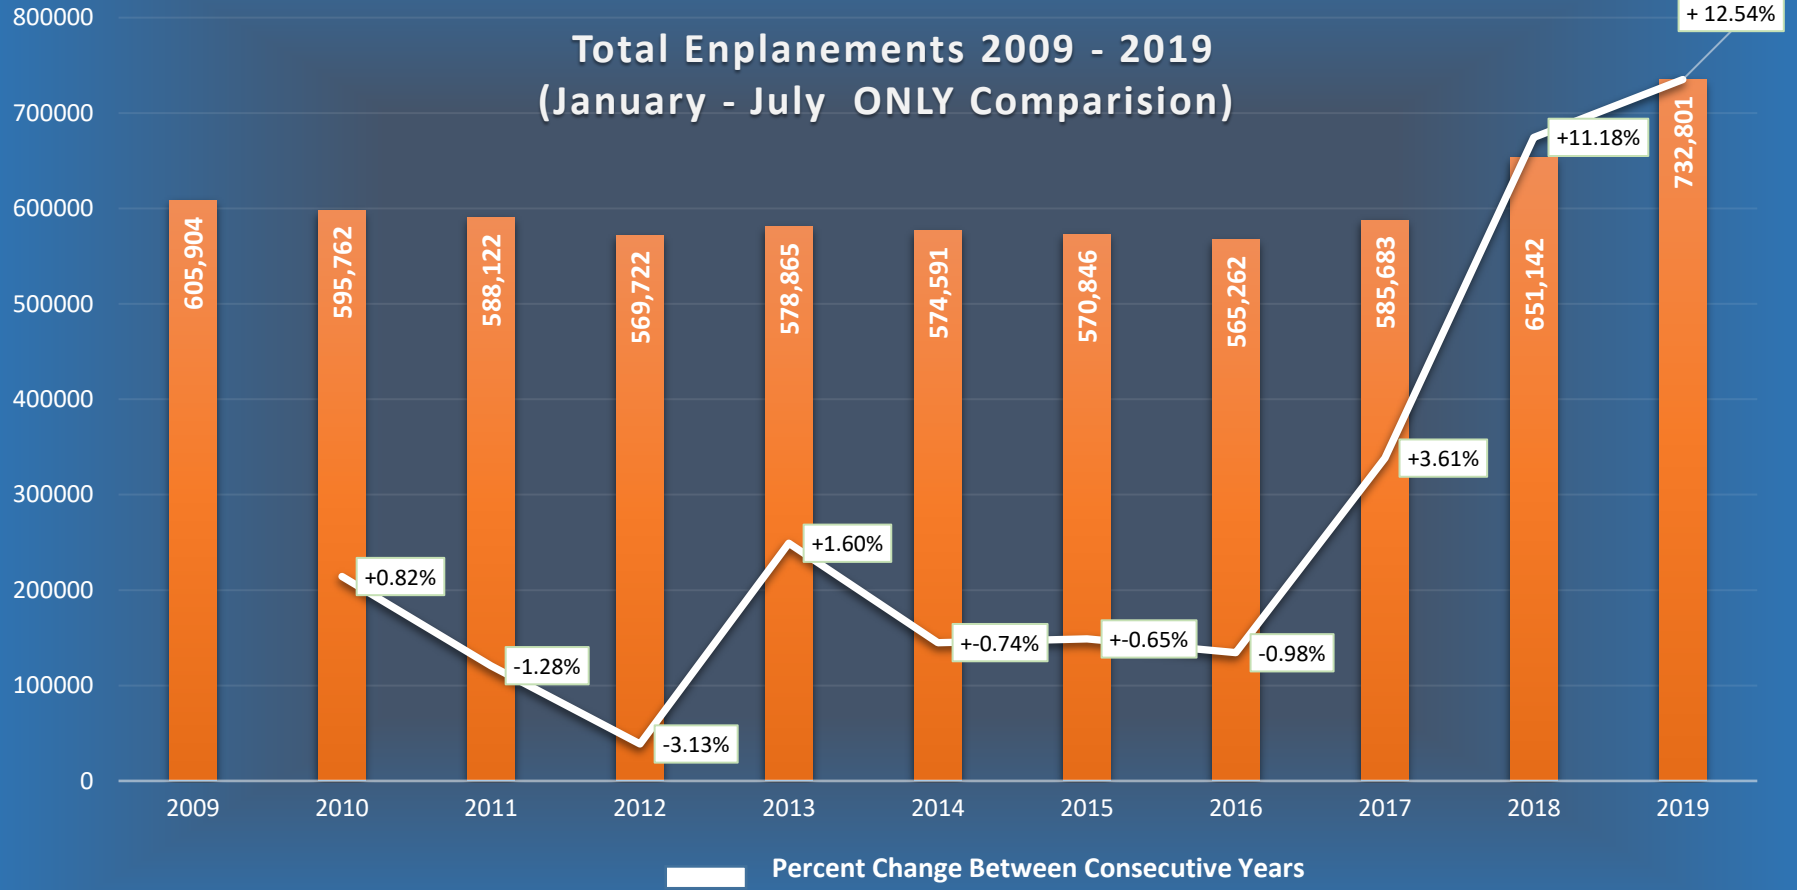

Syracuse Hancock International Airport Passenger Traffic Statistics (July 2019)

2019 Enplanements By Month

Enplanements (2018 - 2019) Month By Month Growth Comparison

Total Enplanements 2009 - 2019 (January - July ONLY Comparison)

Total Passenger Traffic (Enplanements & Deplanements) (January - July ONLY Comparison)