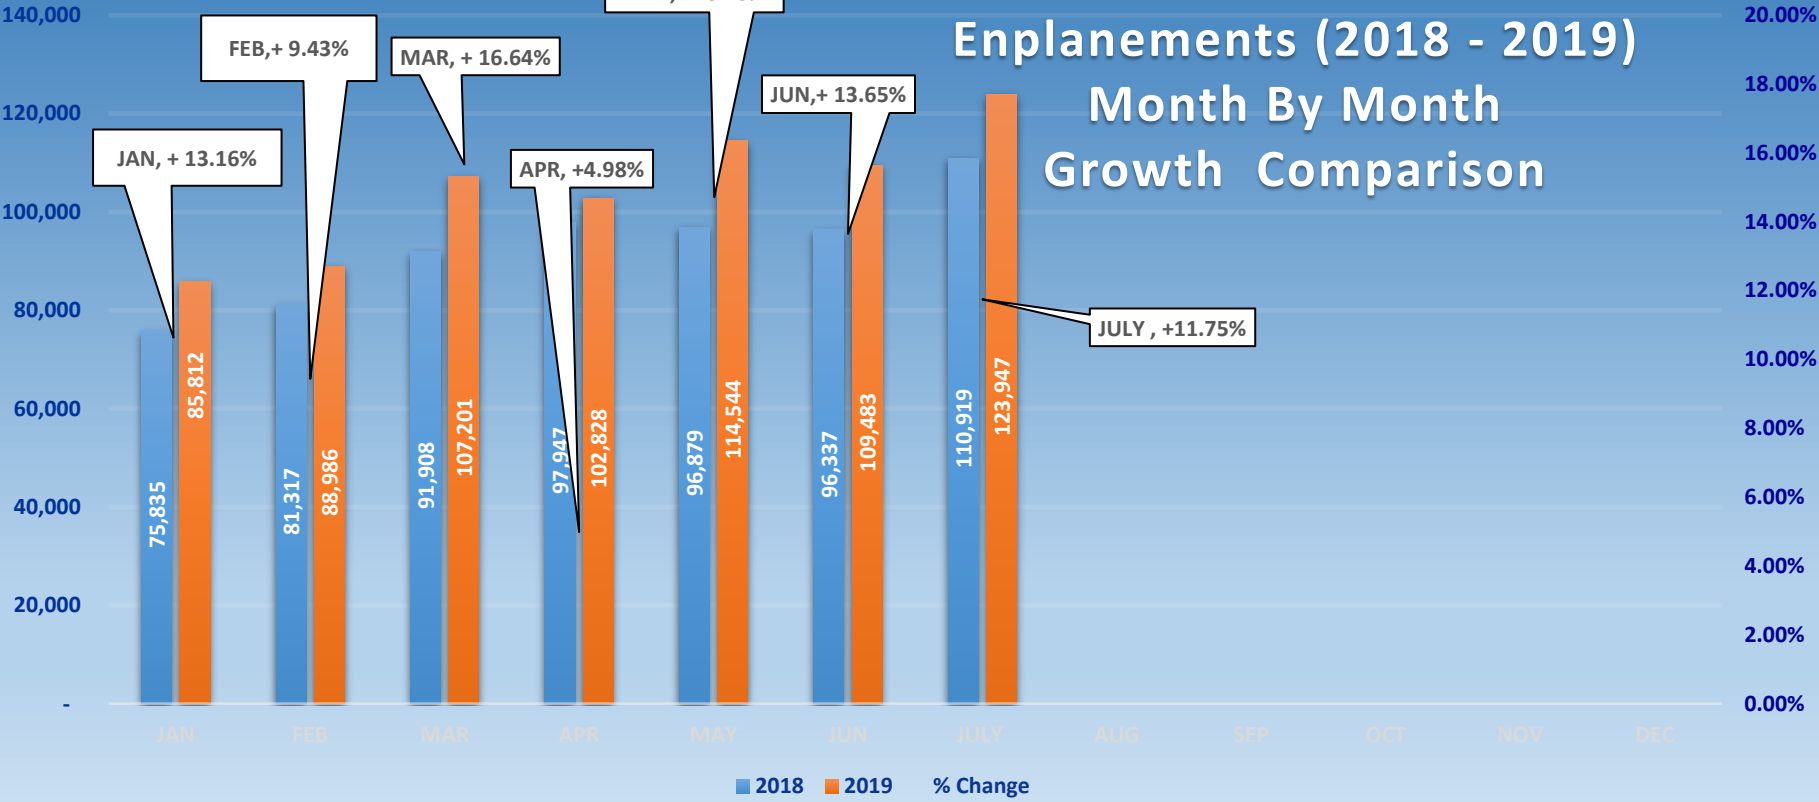

Syracuse Hancock International Airport Passenger Traffic Statistics (July 2019)

2019 Enplanements By Month

Enplanements (2018 - 2019) Month By Month Growth Comparison

Total Enplanements 2009 - 2019 (January - July ONLY Comparison)

Total Passenger Traffic (Enplanements & Deplanements) (January - July ONLY Comparison)