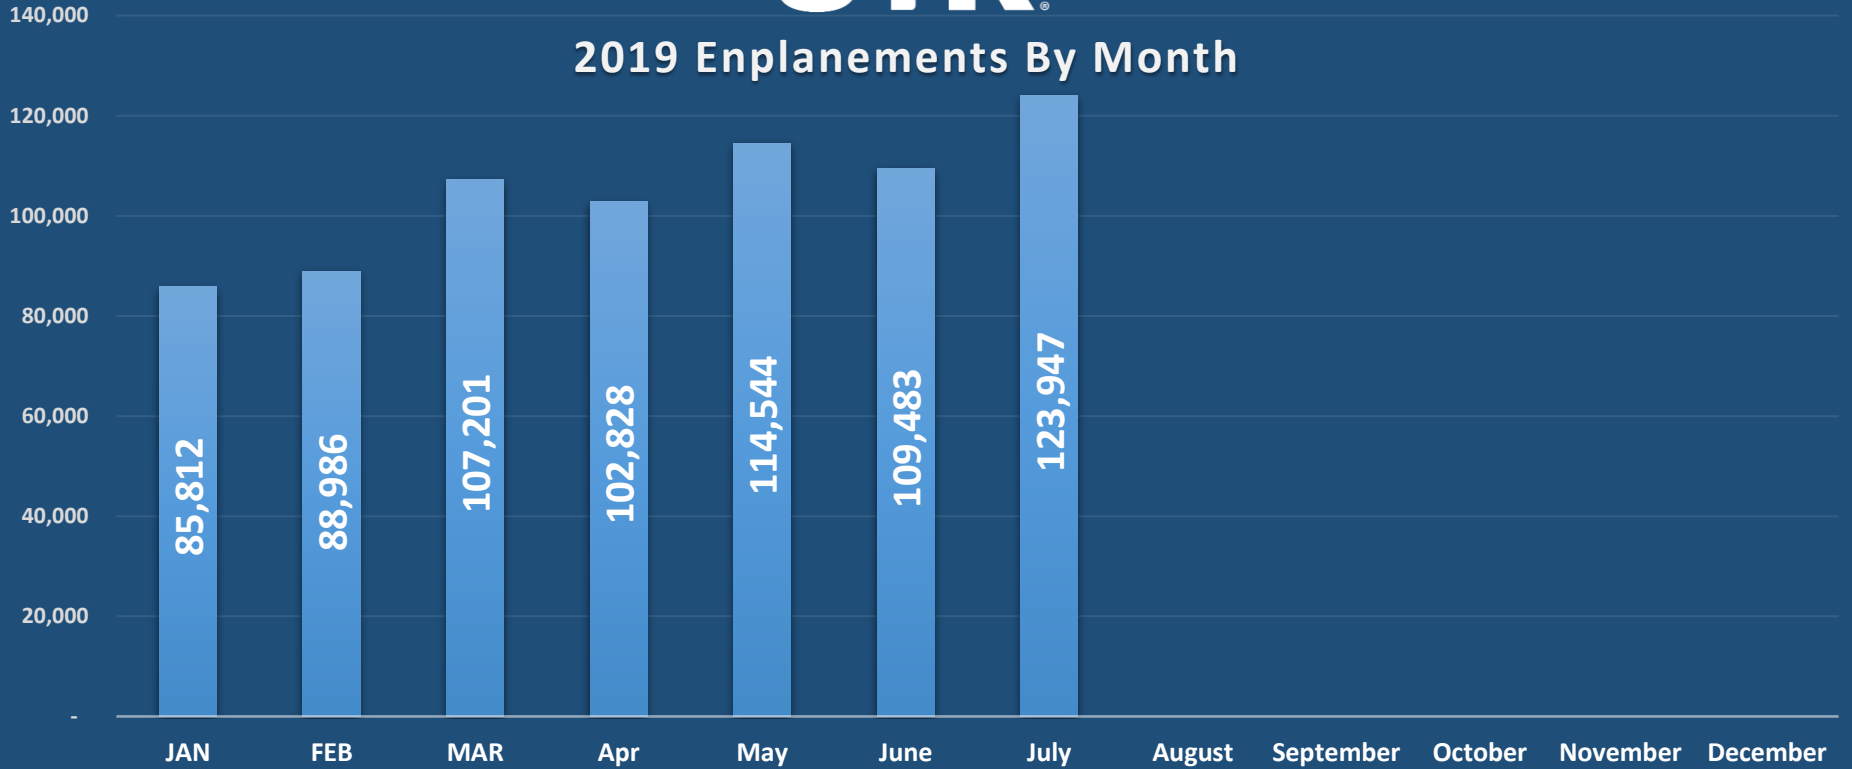

Syracuse Hancock International Airport Passenger Traffic Statistics (July 2019)

2019 Enplanements By Month

Enplanements (2018 - 2019) Month By Month Growth Comparison

Total Enplanements 2009 - 2019 (January - July ONLY Comparison)

Total Passenger Traffic (Enplanements & Deplanements) (January - July ONLY Comparison)